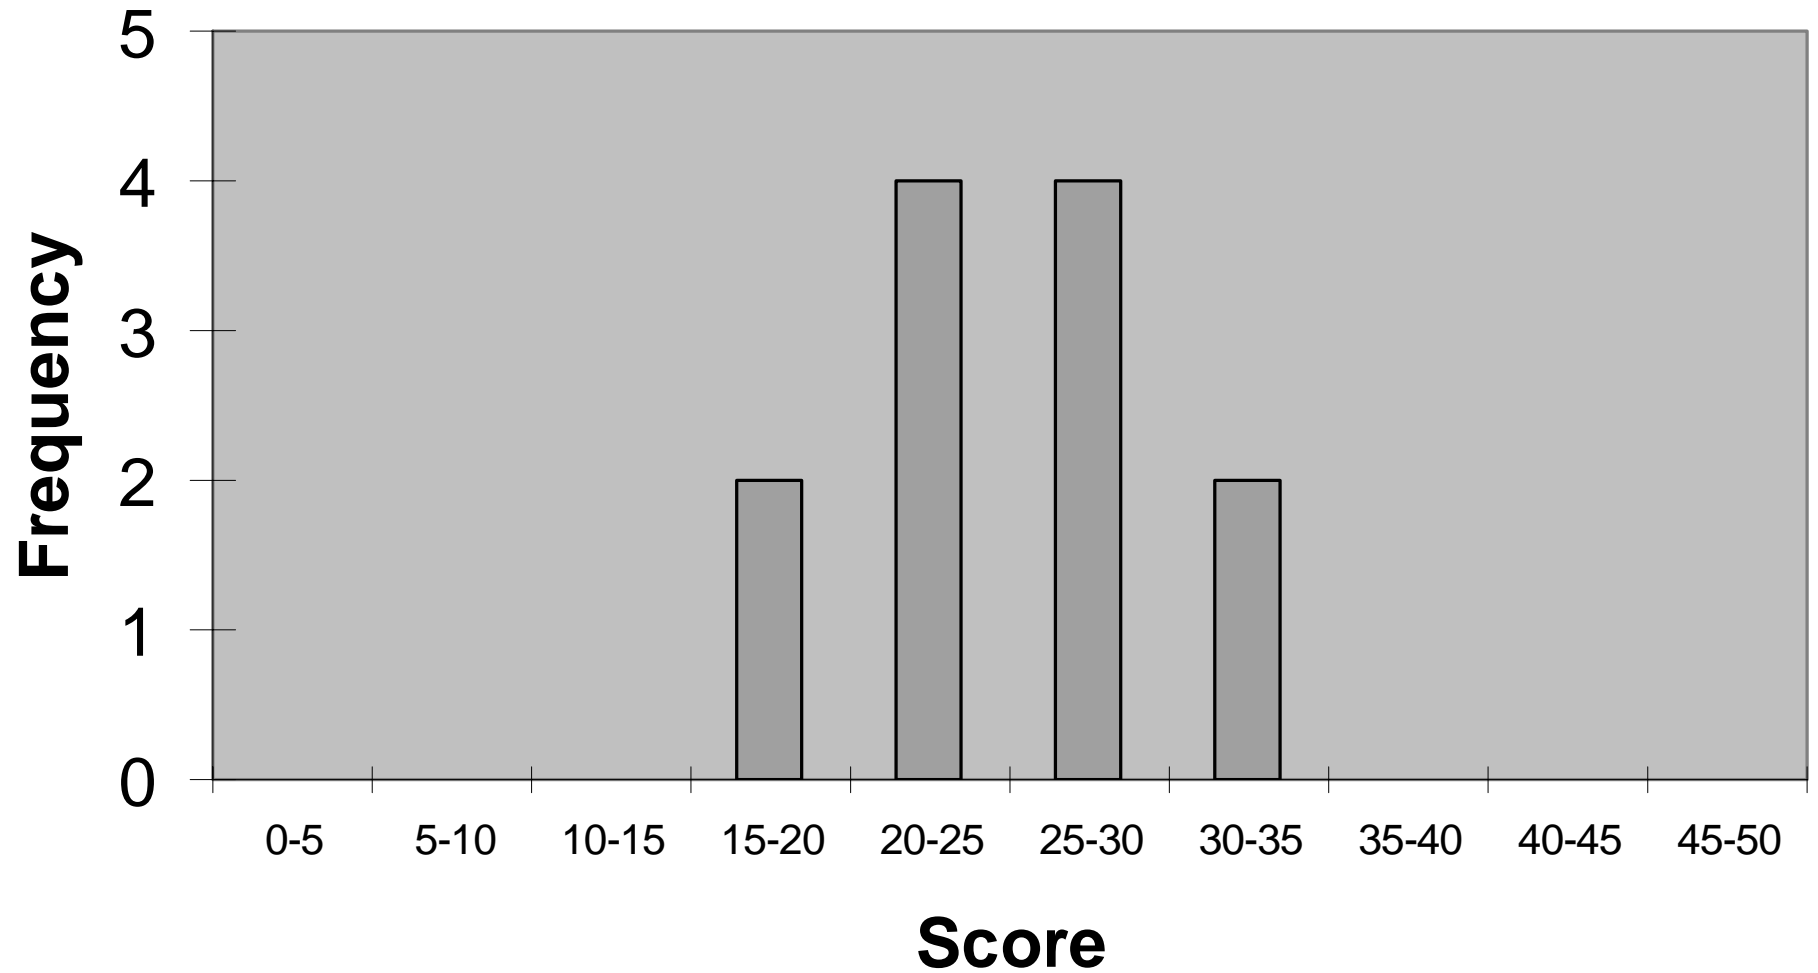

# EEC 210 Midterm Histogram

# EEC 210 Midterm Statistics

---

- **Summary**
  - Mean: 26.7, Median: 28
  - Std. Deviation: 5.91
  - Max: 35 (+1.4 $\sigma$ ), Min: 19.5 (-1.22 $\sigma$ )